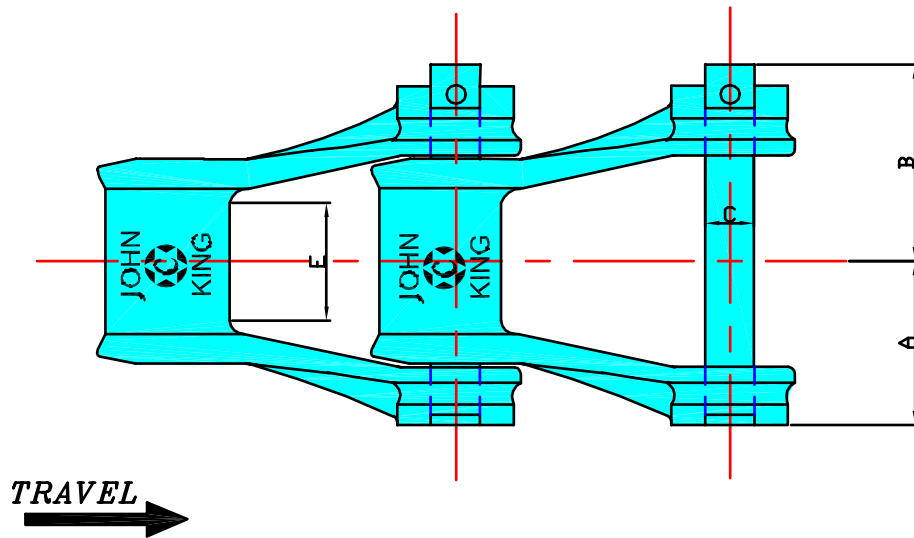

GRAY PIN CHAINS

BRITISH PATTERN

CHAIN N°	APPROX PITCH		A		B		C		E		F		No OF LINKS IN 10ft	ULTIMATE STRENGTH		NET WEIGHT	
	in	mm	in	mm	in	mm	in	mm	in	mm	in	mm		lb	kg	lb/ft	kg/m
500	6.04	153.5	2 ⁵ / ₈	67	3	76	5/8	16	1 ⁵ / ₈	41	1 ¹ / ₂	38	20	25000	11400	6.0	8.95
503	3.02	77	2	51	2 ¹ / ₄	57	9/16	14	1 ¹ / ₈	29	1 ³ / ₈	33	40	20000	9100	6.2	9.25
504	4.06	103	2 ³ / ₄	70	2 ⁷ / ₈	73	5/8	16	1 ⁵ / ₈	41	1 ¹ / ₈	40	30	27500	12400	8.5	12.66
567	2.32	59	1 ¹ / ₂	38	1 ¹ / ₁₆	43	3/8	10	7/8	23	1 ¹ / ₁₆	27	52	12500	5700	3.5	5.22
578	2.63	67	1 ⁹ / ₁₆	40	1 ¹ / ₁₆	43	7/16	11	1	25	1 ¹ / ₁₆	27	46	15000	6800	4.0	5.96