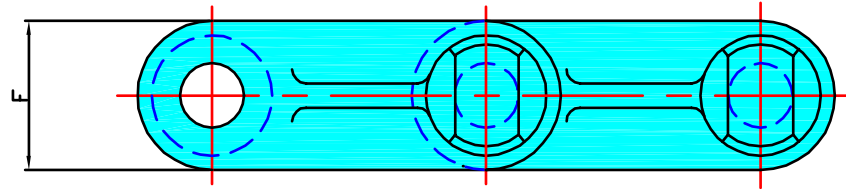

GRAY PIN CHAINS

BRITISH PATTERN

CHAIN N°	APPROX PITCH		A		B		C		E		F		No OF LINKS IN 10ft	ULTIMATE STRENGTH		NET WEIGHT	
	in	mm	in	mm	in	mm	in	mm	in	mm	in	mm		lb	kg	lb/ft	kg/m
500	6.04	153.5	2 ⁵ / ₈	67	3	76	5/8	16	1 ⁵ / ₈	41	1 ¹ / ₂	38	20	25000	11400	6.0	8.95
503	3.02	77	2	51	2 ¹ / ₄	57	9/16	14	1 ¹ / ₈	29	1 ³ / ₈	33	40	20000	9100	6.2	9.25
504	4.06	103	2 ³ / ₄	70	2 ⁷ / ₈	73	5/8	16	1 ⁵ / ₈	41	1 ¹ / ₈	40	30	27500	12400	8.5	12.66
567	2.32	59	1 ¹ / ₂	38	1 ¹ / ₁₆	43	3/8	10	7/8	23	1 ¹ / ₁₆	27	52	12500	5700	3.5	5.22
578	2.63	67	1 ⁹ / ₁₆	40	1 ¹ / ₁₆	43	7/16	11	1	25	1 ¹ / ₁₆	27	46	15000	6800	4.0	5.96